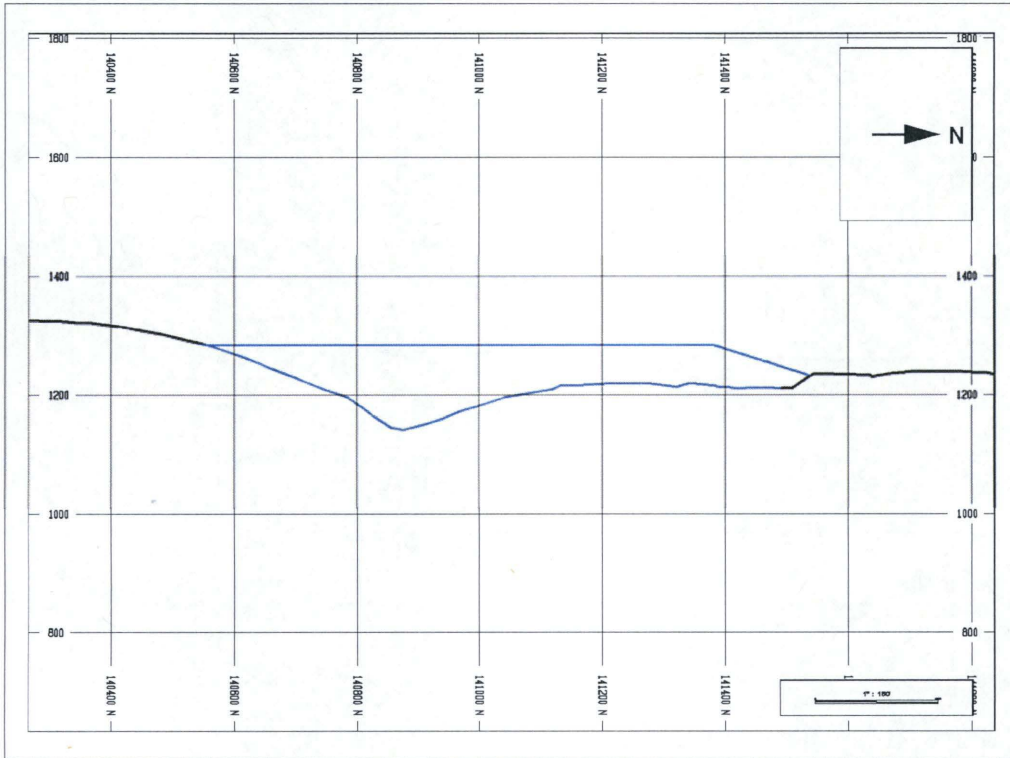

# Red Dog Mine Main Waste Rock Dump Extension

POA-1984-12-M51  
May 5, 2017  
Sheet 2 of 4

Main Waste Dump Extension North to South Cross Section

Main Waste Dump Extension East to West Cross Section

Qanaiyaq Dump Extension North to South Cross Section