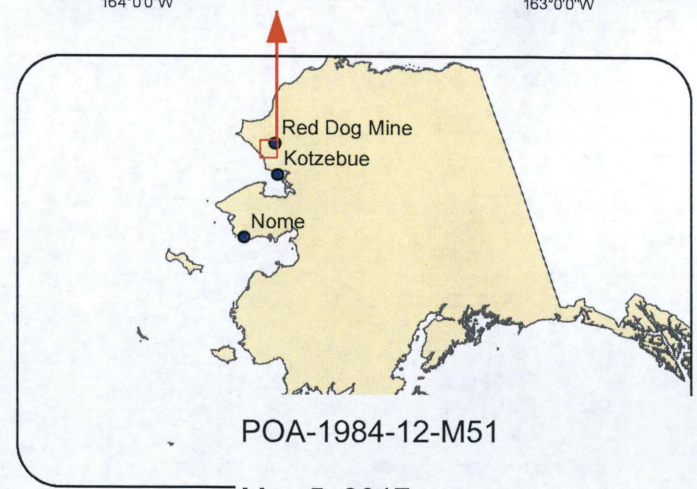

# Red Dog Mine Main Waste Dump Extension General Location

POA-1984-12-M51

May 5, 2017

Sheet 1 of 4