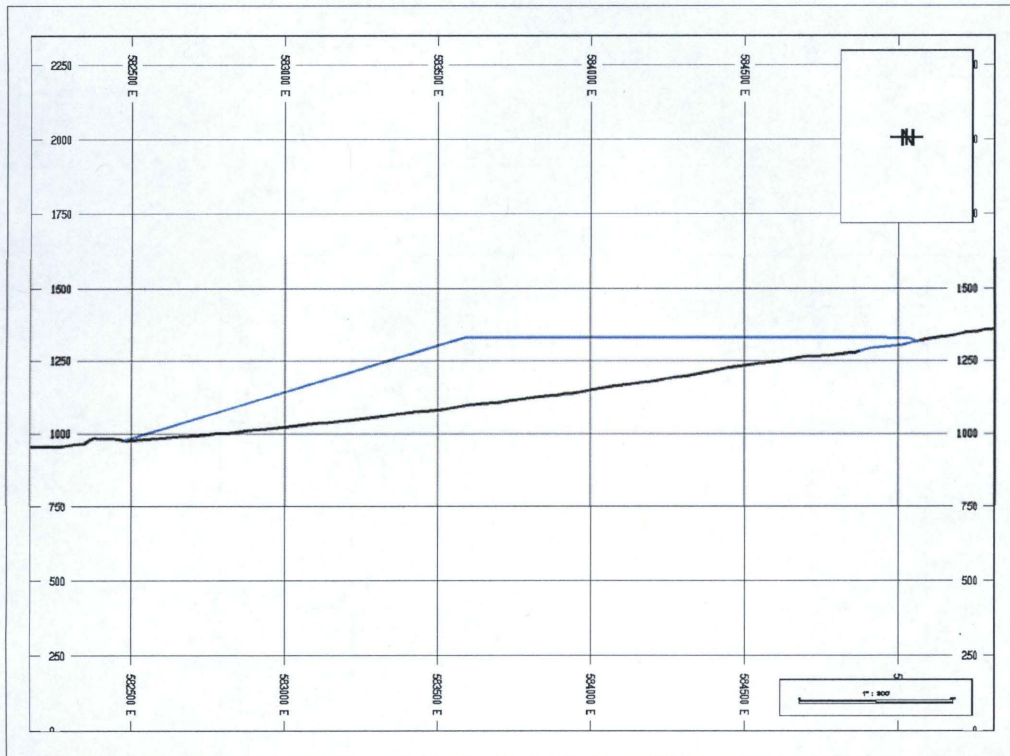

# Red Dog Mine Main Waste Rock Dump Extension

POA-1984-12-M51  
May 5, 2017  
Sheet 2 of 4

Main Waste Dump Extension North to South Cross Section

Main Waste Dump Extension East to West Cross Section

Qanaiyaq Dump Extension North to South Cross Section