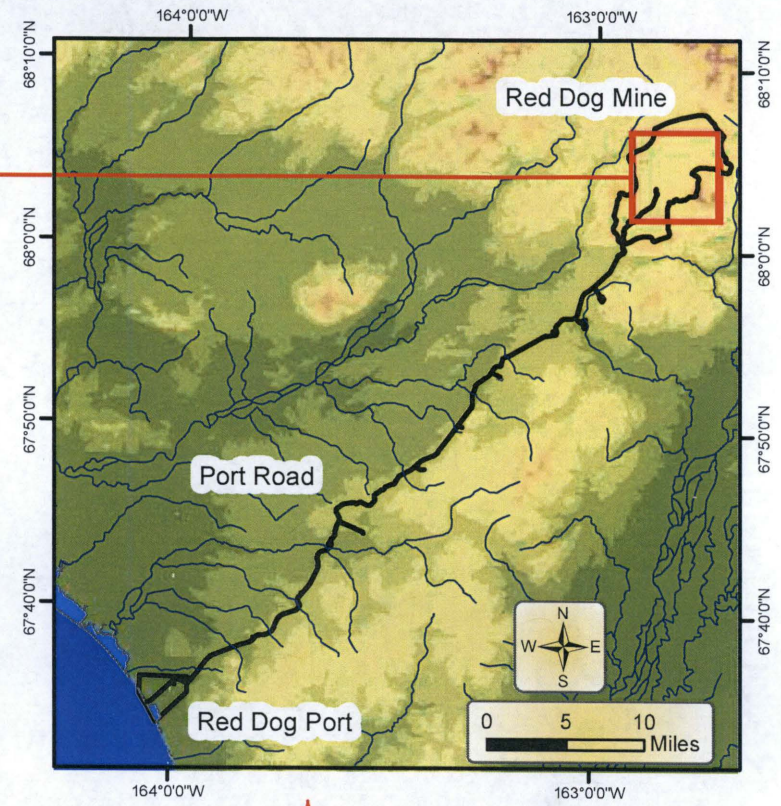

# Red Dog Mine Main Waste Dump Extension General Location

POA-1984-12-M51

May 5, 2017

Sheet 1 of 4

# Red Dog Mine Main Waste Rock Dump Extension

POA-1984-12-M51  
May 5, 2017  
Sheet 2 of 4

Main Waste Dump Extension North to South Cross Section

Main Waste Dump Extension East to West Cross Section

Qanaiyaq Dump Extension North to South Cross Section

Qanaiyaq Dump Extension East to West Cross Section