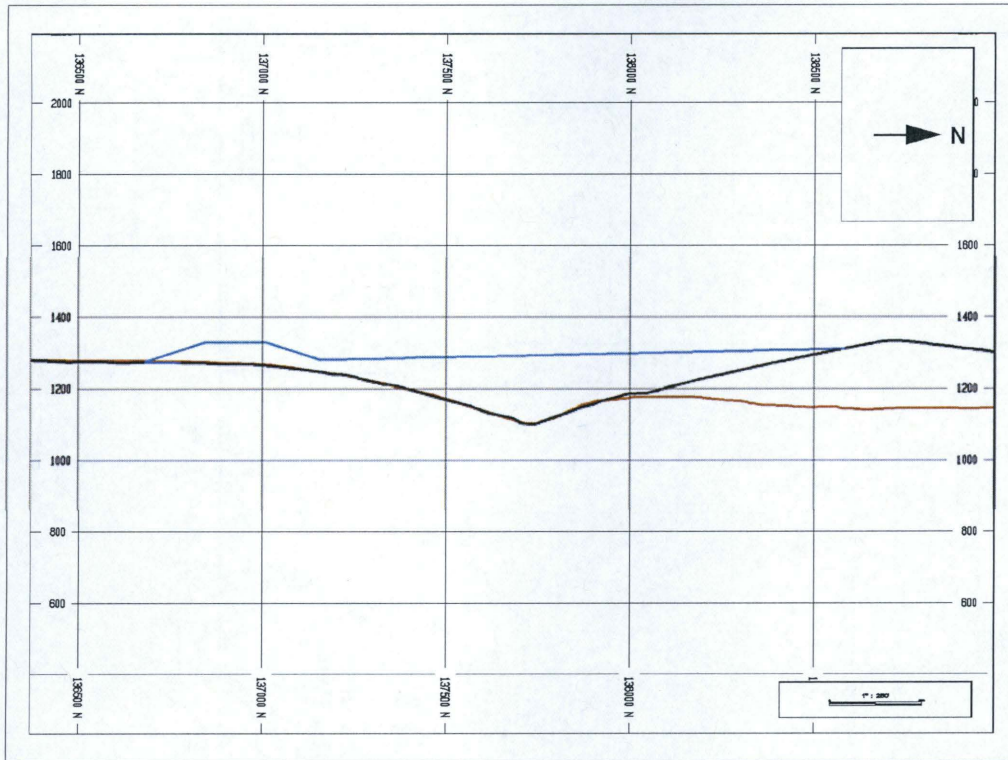

# Red Dog Mine Main Waste Dump Extension General Location

POA-1984-12-M51

May 5, 2017

Sheet 1 of 4

# Red Dog Mine Main Waste Rock Dump Extension

POA-1984-12-M51  
May 5, 2017  
Sheet 2 of 4

Main Waste Dump Extension North to South Cross Section

Main Waste Dump Extension East to West Cross Section

Qanaiyaq Dump Extension North to South Cross Section