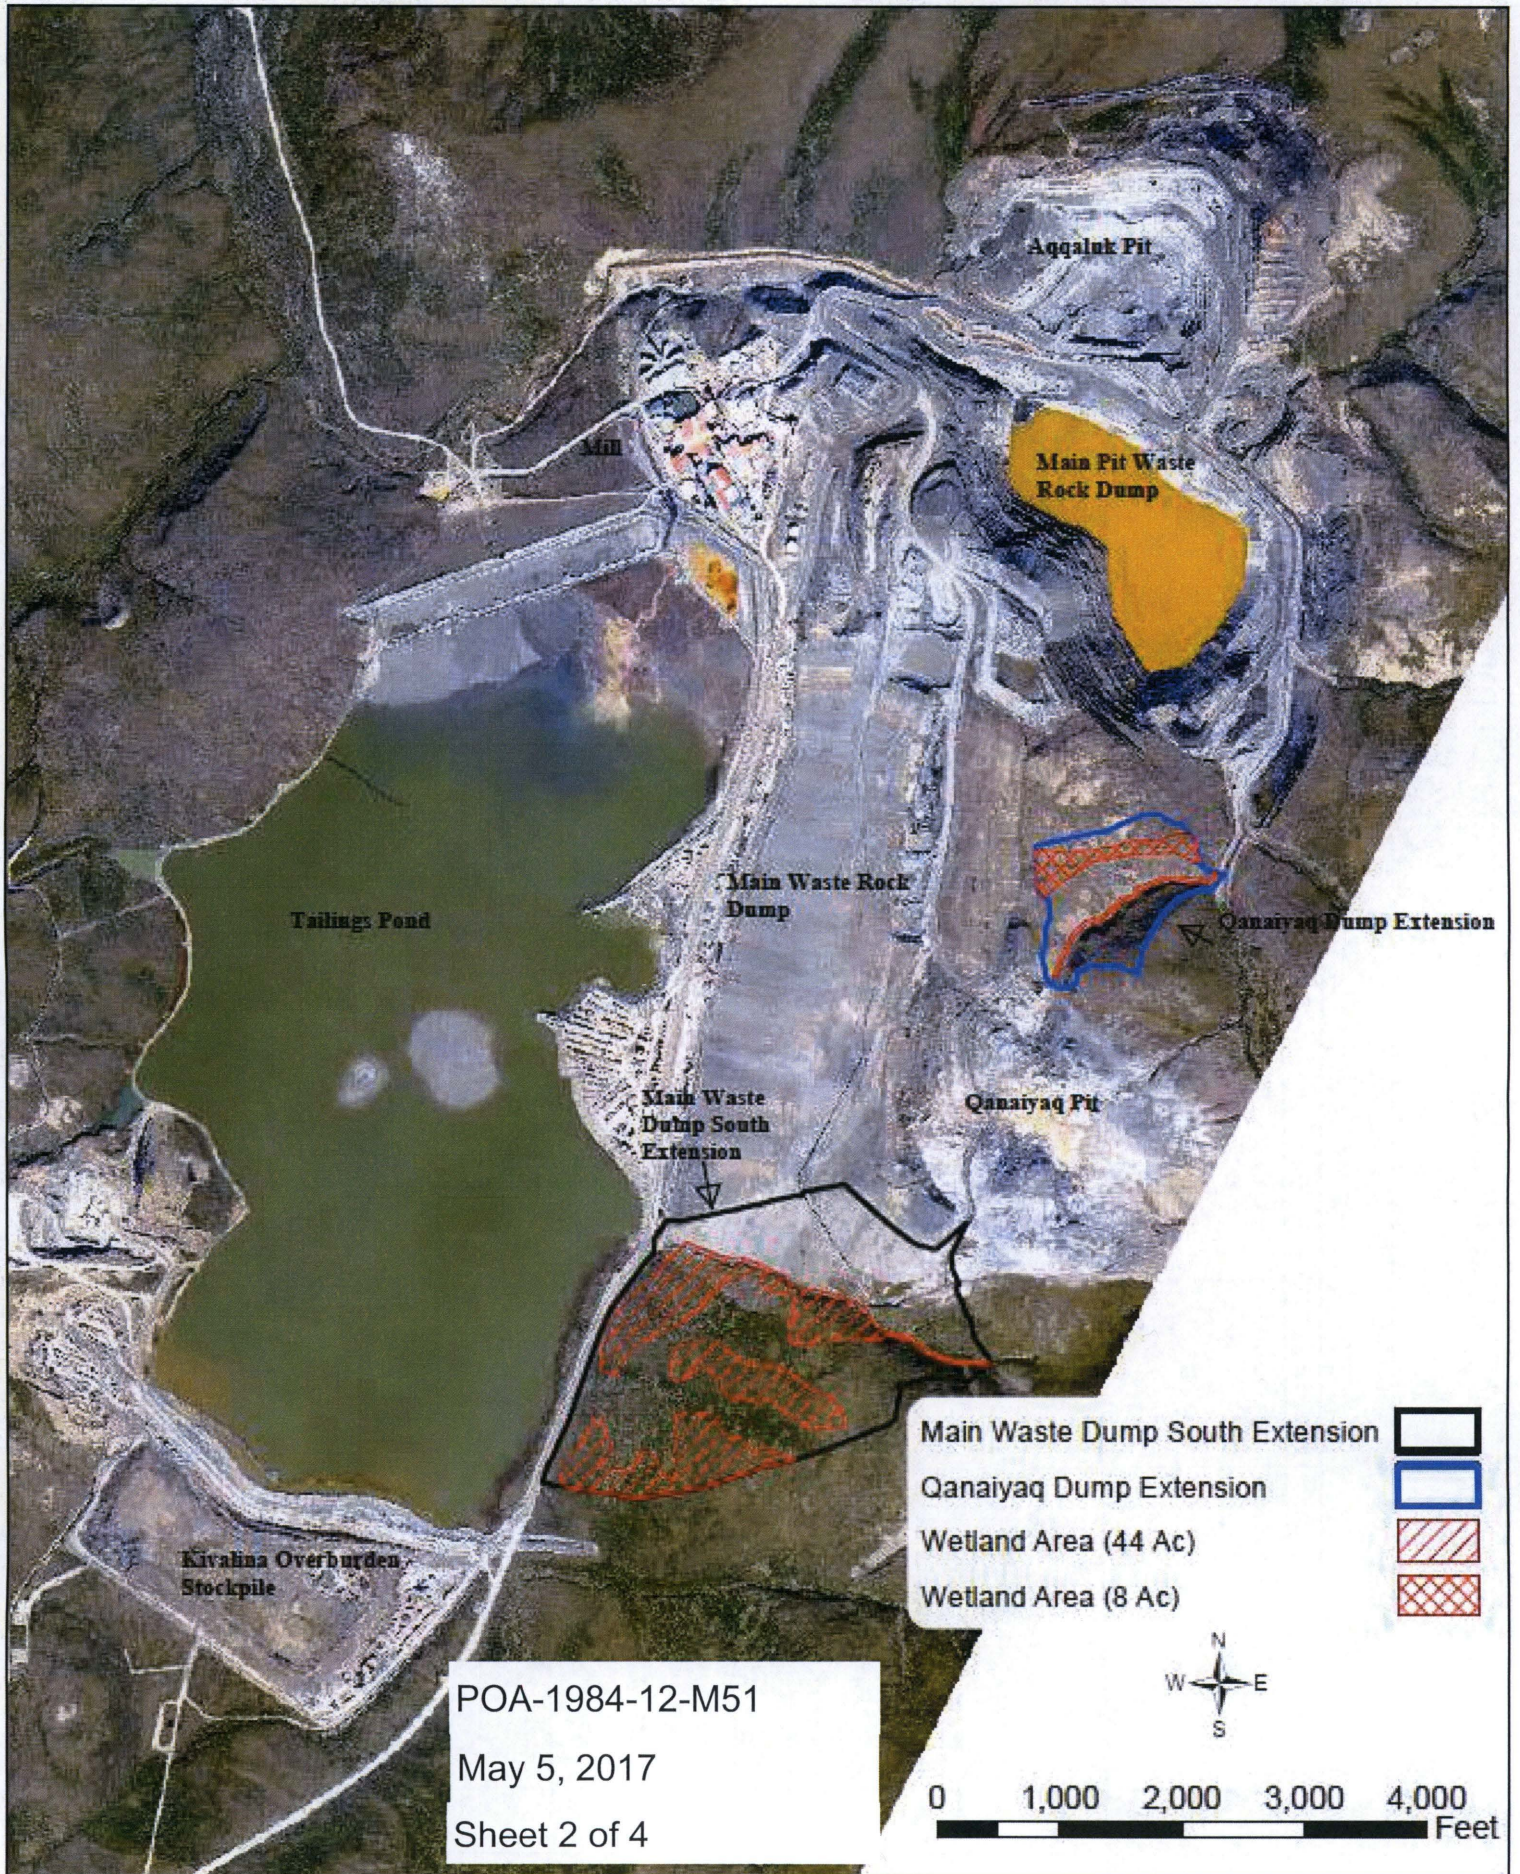

# Red Dog Mine Main Waste Dump Extension General Location

POA-1984-12-M51

May 5, 2017

Sheet 1 of 4

# Red Dog Mine Main Waste Rock Dump Extension

POA-1984-12-M51  
May 5, 2017  
Sheet 2 of 4

Main Waste Dump Extension North to South Cross Section

Main Waste Dump Extension East to West Cross Section

Qanaiyaq Dump Extension North to South Cross Section

Qanaiyaq Dump Extension East to West Cross Section