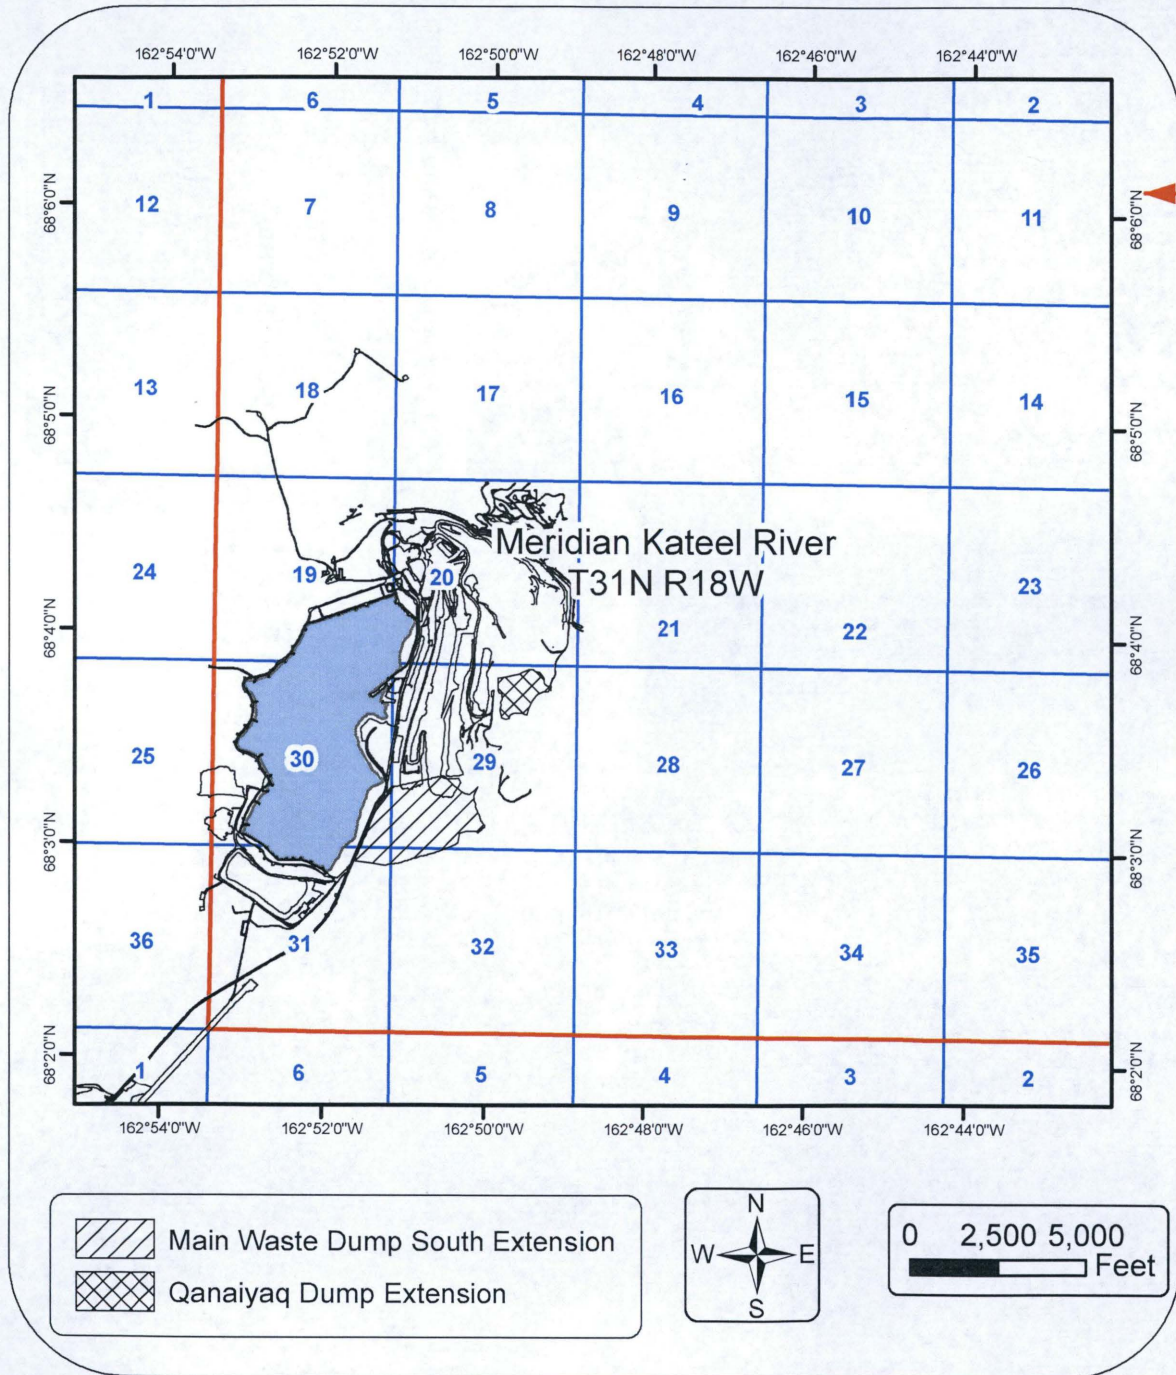

# Red Dog Mine Main Waste Dump Extension General Location

POA-1984-12-M51

May 5, 2017

Sheet 1 of 4

# Red Dog Mine Main Waste Rock Dump Extension

POA-1984-12-M51  
May 5, 2017  
Sheet 2 of 4

Main Waste Dump Extension North to South Cross Section

Main Waste Dump Extension East to West Cross Section

Qanaiyaq Dump Extension North to South Cross Section

Qanaiyaq Dump Extension East to West Cross Section